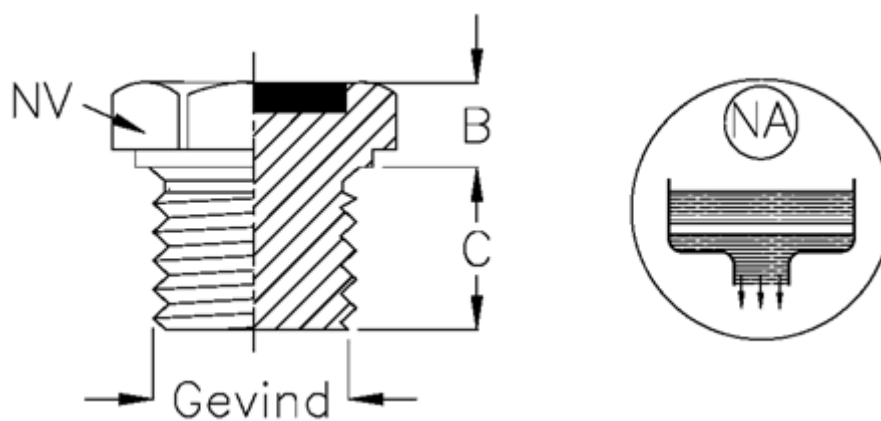

Article number: 21320465B

Description: Drain filling plug
Type 32A G 1/4 ET.B (drain blue)

Measures

B = 6

C = 8

NV = 17

Thread = 1/4 GAS